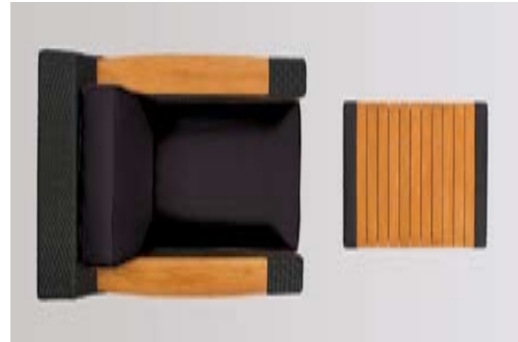

H a r t m a n   w i c k e r

Design, comfort and style embrace each other in the Hartman Excellence wicker collection. They are all eye catchers and a enrichment for your patio or veranda. What about the beautiful Tahiti, a lounge or dining chair with teak armrests, or the retro Bali with curved teak armrests. One by one beautiful chairs with an extraordinary level of comfort and an attractive look. Even more refreshing is the charming round shaped Cone with teak armrests. All lounge chairs can be combined with woven footstools or lounge tables and the dining chairs can be perfectly matched with wooden or wicker dining tables.

T a h i t i