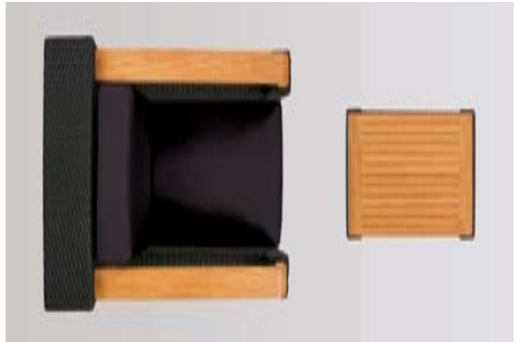

H a r t m a n   w i c k e r

Design, comfort and style embrace each other in the Hartman Excellence wicker collection. They are all eye catchers and a enrichment for your patio or veranda. What about the beautiful Tahiti, a lounge or dining chair with teak armrests, or the retro Bali with curved teak armrests. One by one beautiful chairs with an extraordinary level of comfort and an attractive look. Even more refreshing is the charming round shaped Cone with teak armrests. All lounge chairs can be combined with woven footstools or lounge tables and the dining chairs can be perfectly matched with wooden or wicker dining tables.

B a l i